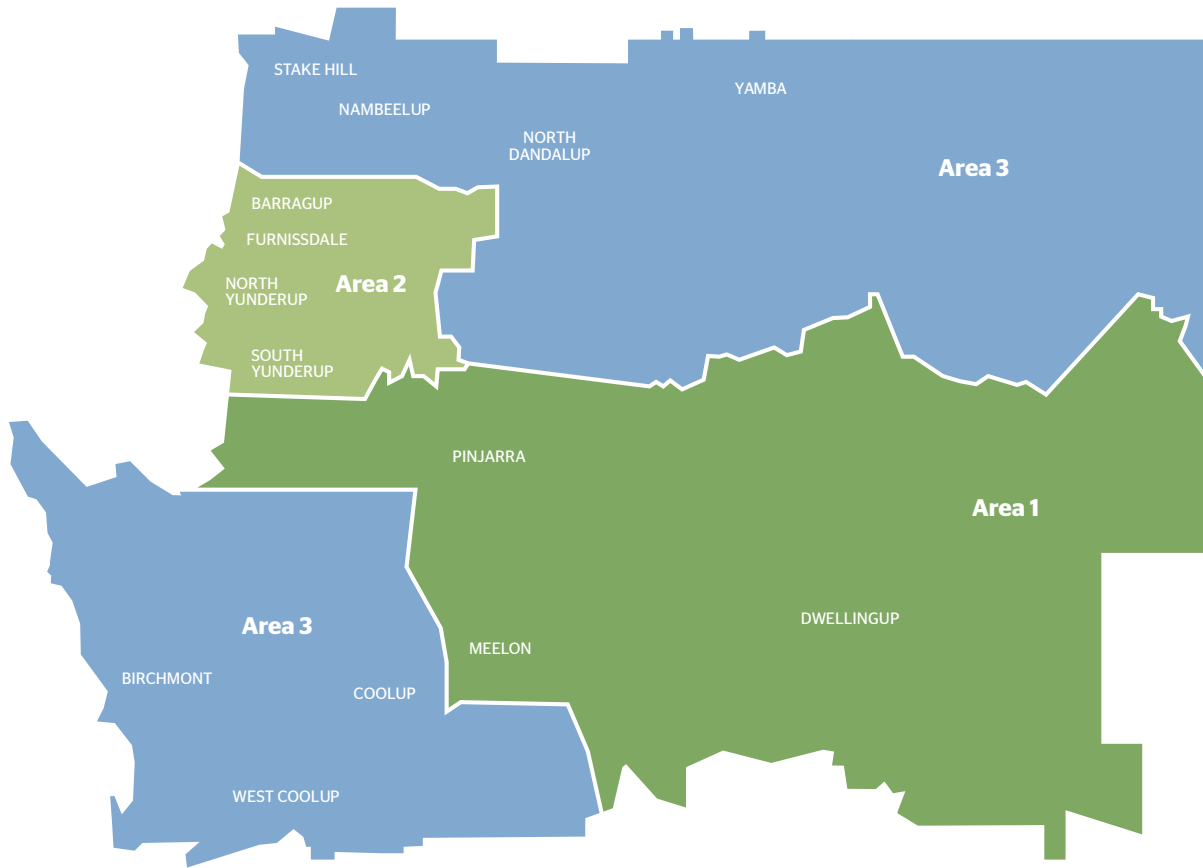

# Residential Verge Waste Collection

Area	Suburb	Green Waste 1	Green Waste 2	Junk, Whitegoods and Metal
1	Pinjarra, North Pinjarra, West Pinjarra, Dwellingup, Meelon	15 October - 19 October 2018	18 March - 22 March 2019	21 January - 25 January 2019
2	Furnissdale, Barragup, North Yunderup, South Yunderup, Ravenswood, Murray Bend	22 October - 26 October 2018	25 March - 29 March 2019	28 January - 1 February 2019
3	Coolup, West Coolup, Birchmont, Yamba, North Dandalup, Nambeelup, Stake Hill	29 October - 2 November 2018	1 April - 5 April 2019	4 February - 8 February 2019