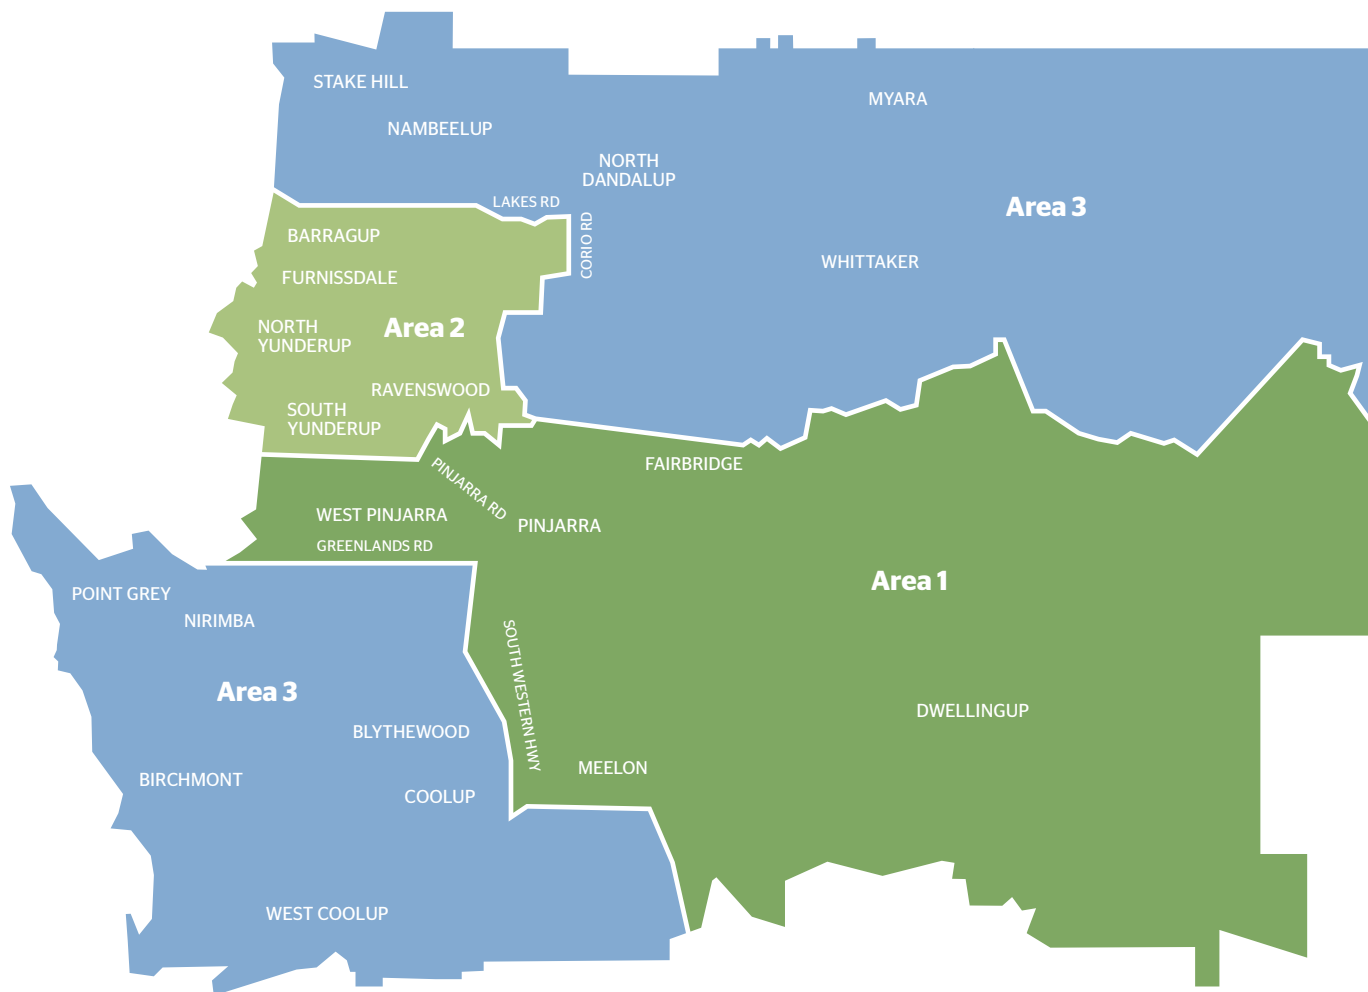

# Residential Verge Collection Map

Area	Suburb	Green Waste 1	Green Waste 2	Junk, Whitegoods and Metal
1	Pinjarra, North Pinjarra, West Pinjarra, Dwellingup, Meelon	10 October 2022	13 March 2023	16 January 2023
2	Furnissdale, Barragup, North Yunderup, South Yunderup, Ravenswood, Murray Bend	17 October 2022	20 March 2023	23 January 2023
3	Coolup, West Coolup, Birchmont, Yamba, North Dandalup, Nambeelup, Stake Hill	24 October 2022	27 March 2023	30 January 2023